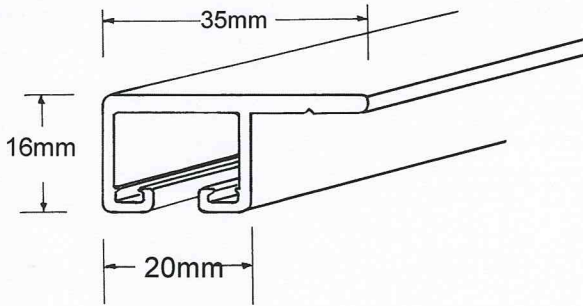

Track Dimensions

Bracket Dimensions

No 5431
large wheel
swivel runner

No 5233
standard
non swivel runner