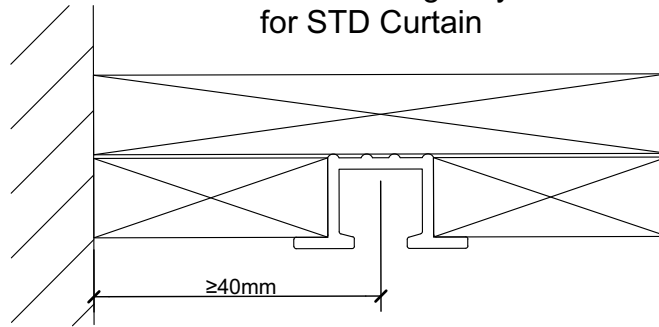

Series 70 Recess Tracking

Recommended distances from the wall

Flush Fit Track Single System
for STD Curtain

Flush Fit Track Single System
for S-WAVE Curtain

Flush Fit Track Double System
for Double S-WAVE Curtains

Recommended distances from the wall