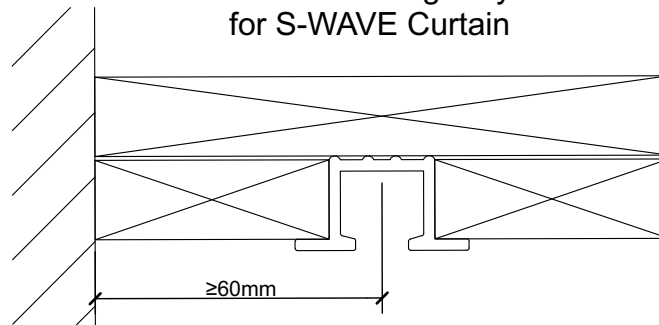

Series 70 Recess Tracking

Recommended distances from the wall

Flush Fit Track Single System
for STD Curtain

Flush Fit Track Single System
for S-WAVE Curtain

Flush Fit Track Double System
for Double S-WAVE Curtains

Recommended distances from the wall