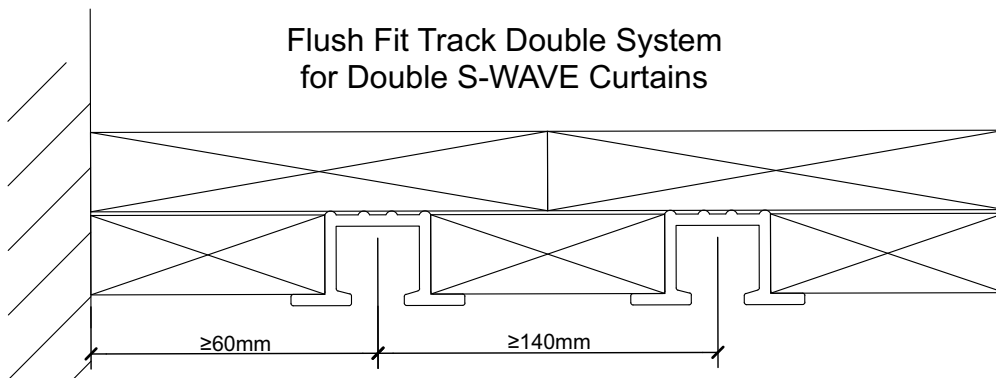

Series 70 Recess Tracking

Recommended distances from the wall

Flush Fit Track Single System
for STD Curtain

Flush Fit Track Single System
for S-WAVE Curtain

Flush Fit Track Double System
for Double S-WAVE Curtains

Recommended distances from the wall