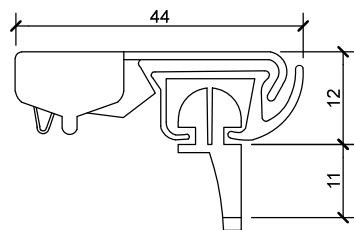

# Bracket Dimensions - Ceiling Fix

**SERIES 58 SLIMLINE**  
 Small Ceiling Fix Bracket No 5853

**SERIES 58 SLIMLINE S-WAVE**  
 Small Ceiling Fix Bracket No 5853

**SERIES 58 SLIMLINE**  
 Ceiling Fix Snap in Bracket No 5853L

## Bracket Dimensions - Face Fix

**SERIES 58 SLIMLINE**  
Single Support Bracket No 5755

**SERIES 58 SLIMLINE S-WAVE**  
Single Support Bracket No 5755

**SERIES 58 SLIMLINE**  
Double Support Bracket No 5755S

NOTE:  
75mm for clear  
pocket tape

**SERIES 58 SLIMLINE S-WAVE**  
Double Support Bracket No 5755S

NOT SUITABLE FOR DOUBLE S-WAVE

NOTE:  
75mm for clear  
pocket tape

## Bracket Dimensions - Face Fix