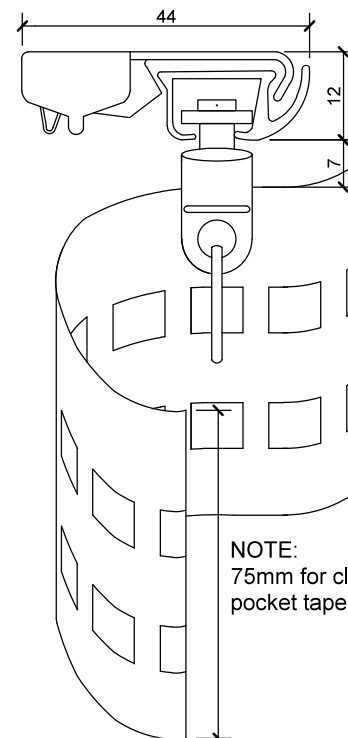

# Bracket Dimensions - Ceiling Fix

**SERIES 58 SLIMLINE**  
 Small Ceiling Fix Bracket No 5853

**SERIES 58 SLIMLINE S-WAVE**  
 Small Ceiling Fix Bracket No 5853

**SERIES 58 SLIMLINE**  
 Ceiling Fix Snap in Bracket No 5853L

**SERIES 58 SLIMLINE S-WAVE**  
 Small Ceiling Fix Bracket No 5853L

NOTE:  
75mm for clear  
pocket tape

**SERIES 58 SLIMLINE S-WAVE**  
Double Support Bracket No 5755S

NOT SUITABLE FOR DOUBLE S-WAVE

NOTE:  
75mm for clear  
pocket tape

## Bracket Dimensions - Face Fix