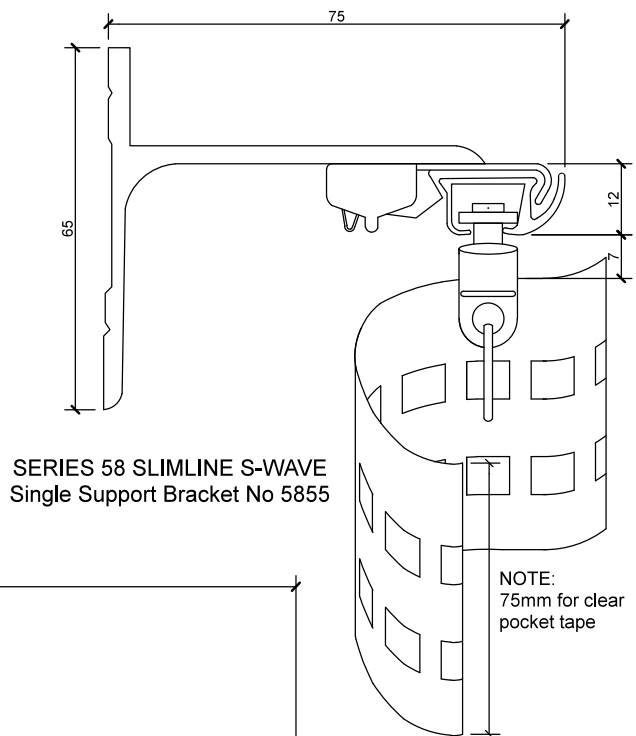

NOTE:  
75mm for clear  
pocket tape

**SERIES 58 SLIMLINE S-WAVE**  
Double Support Bracket No 5755S

NOT SUITABLE FOR DOUBLE S-WAVE

NOTE:  
75mm for clear  
pocket tape

# Bracket Dimensions - Face Fix

## Bracket Dimensions - Face Fix