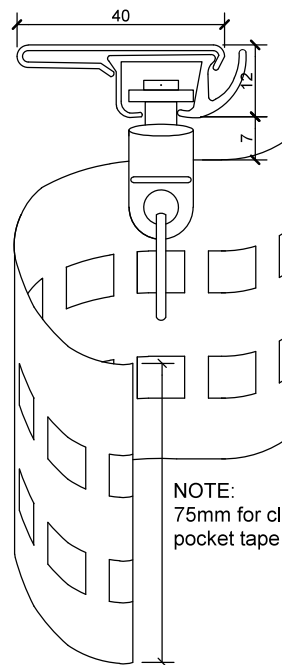

# Bracket Dimensions - Ceiling Fix

**SERIES 58 SLIMLINE**  
 Small Ceiling Fix Bracket No 5853

**SERIES 58 SLIMLINE S-WAVE**  
 Small Ceiling Fix Bracket No 5853

**SERIES 58 SLIMLINE**  
 Ceiling Fix Snap in Bracket No 5853L

**SERIES 58 SLIMLINE S-WAVE**  
 Small Ceiling Fix Bracket No 5853L

NOTE:  
75mm for clear  
pocket tape

**SERIES 58 SLIMLINE S-WAVE**  
Double Support Bracket No 5755S

NOT SUITABLE FOR DOUBLE S-WAVE

NOTE:  
75mm for clear  
pocket tape

## Bracket Dimensions - Face Fix