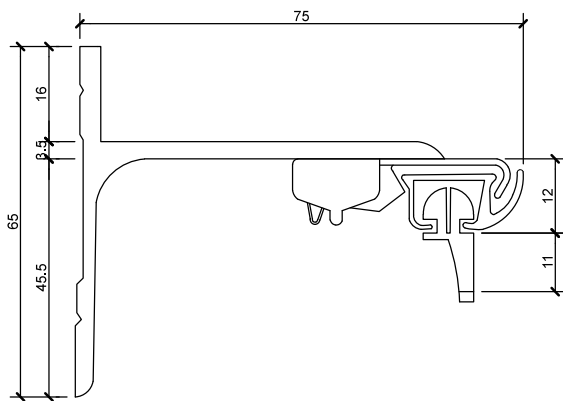

## Bracket Dimensions - Face Fix

**SERIES 58 SLIMLINE**  
Single Support Bracket No 5755

**SERIES 58 SLIMLINE S-WAVE**  
Single Support Bracket No 5755

**SERIES 58 SLIMLINE**  
Double Support Bracket No 5755S

NOTE:  
75mm for clear  
pocket tape

**SERIES 58 SLIMLINE S-WAVE**  
Double Support Bracket No 5755S

NOT SUITABLE FOR DOUBLE S-WAVE

NOTE:  
75mm for clear  
pocket tape

# Bracket Dimensions - Face Fix

## Bracket Dimensions - Face Fix