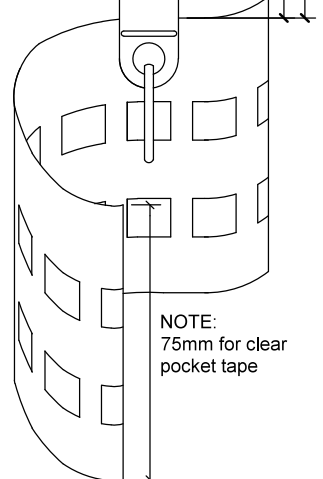

## Bracket Dimensions - Face Fix

**SERIES 58 SLIMLINE**  
Single Support Bracket No 5755

**SERIES 58 SLIMLINE S-WAVE**  
Single Support Bracket No 5755

**SERIES 58 SLIMLINE**  
Double Support Bracket No 5755S

NOTE:  
75mm for clear  
pocket tape

**SERIES 58 SLIMLINE S-WAVE**  
Double Support Bracket No 5755S

NOT SUITABLE FOR DOUBLE S-WAVE

NOTE:  
75mm for clear  
pocket tape