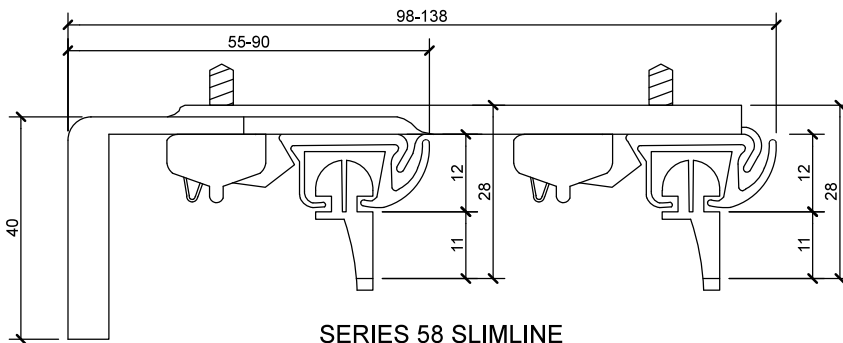

# Bracket Dimensions - Ceiling Fix

**SERIES 58 SLIMLINE**  
 Small Ceiling Fix Bracket No 5853

**SERIES 58 SLIMLINE S-WAVE**  
 Small Ceiling Fix Bracket No 5853

**SERIES 58 SLIMLINE**  
 Ceiling Fix Snap in Bracket No 5853L

**SERIES 58 SLIMLINE S-WAVE**  
 Small Ceiling Fix Bracket No 5853L

## Bracket Dimensions - Face Fix

**SERIES 58 SLIMLINE**  
Single Support Bracket No 5755

**SERIES 58 SLIMLINE S-WAVE**  
Single Support Bracket No 5755

**SERIES 58 SLIMLINE**  
Double Support Bracket No 5755S

NOTE:  
75mm for clear  
pocket tape

**SERIES 58 SLIMLINE S-WAVE**  
Double Support Bracket No 5755S

NOT SUITABLE FOR DOUBLE S-WAVE

NOTE:  
75mm for clear  
pocket tape