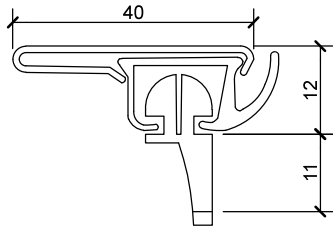

# Bracket Dimensions - Ceiling Fix

**SERIES 58 SLIMLINE**  
 Small Ceiling Fix Bracket No 5853

**SERIES 58 SLIMLINE S-WAVE**  
 Small Ceiling Fix Bracket No 5853

**SERIES 58 SLIMLINE**  
 Ceiling Fix Snap in Bracket No 5853L

## Bracket Dimensions - Face Fix

**SERIES 58 SLIMLINE**  
Single Support Bracket No 5755

**SERIES 58 SLIMLINE S-WAVE**  
Single Support Bracket No 5755

**SERIES 58 SLIMLINE**  
Double Support Bracket No 5755S

NOTE:  
75mm for clear  
pocket tape

**SERIES 58 SLIMLINE S-WAVE**  
Double Support Bracket No 5755S

NOT SUITABLE FOR DOUBLE S-WAVE

NOTE:  
75mm for clear  
pocket tape

## Bracket Dimensions - Face Fix