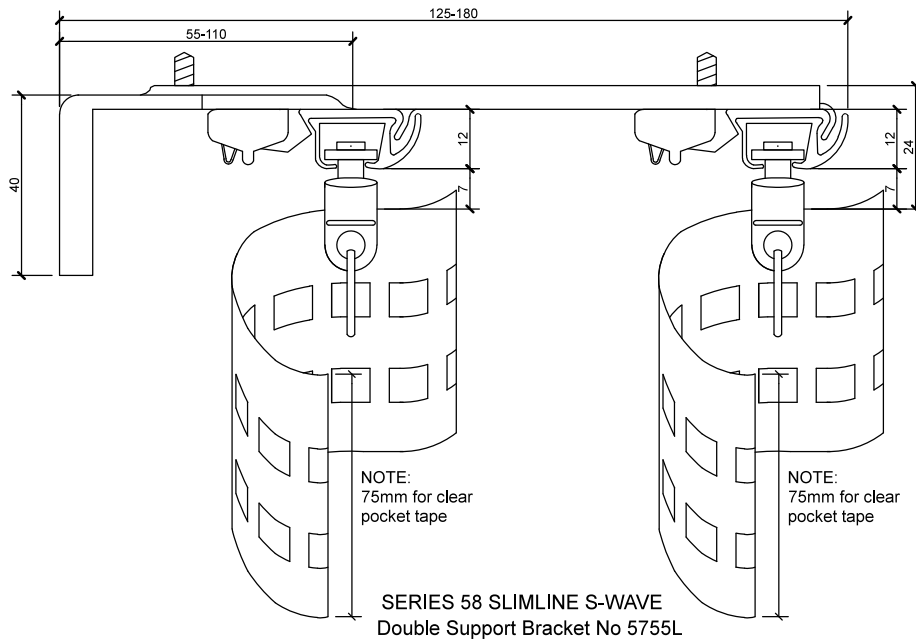

## Bracket Dimensions - Face Fix

**SERIES 58 SLIMLINE**  
Single Support Bracket No 5755

**SERIES 58 SLIMLINE S-WAVE**  
Single Support Bracket No 5755

**SERIES 58 SLIMLINE**  
Double Support Bracket No 5755S

NOTE:  
75mm for clear  
pocket tape

**SERIES 58 SLIMLINE S-WAVE**  
Double Support Bracket No 5755S

NOT SUITABLE FOR DOUBLE S-WAVE

NOTE:  
75mm for clear  
pocket tape

# Bracket Dimensions - Face Fix

## Bracket Dimensions - Face Fix