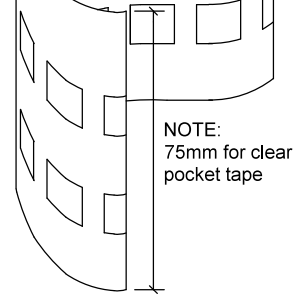

## Bracket Dimensions - Face Fix

**SERIES 58 SLIMLINE**  
Single Support Bracket No 5755

**SERIES 58 SLIMLINE S-WAVE**  
Single Support Bracket No 5755

**SERIES 58 SLIMLINE**  
Double Support Bracket No 5755S

NOTE:  
75mm for clear  
pocket tape

**SERIES 58 SLIMLINE S-WAVE**  
Double Support Bracket No 5755S

NOT SUITABLE FOR DOUBLE S-WAVE

NOTE:  
75mm for clear  
pocket tape