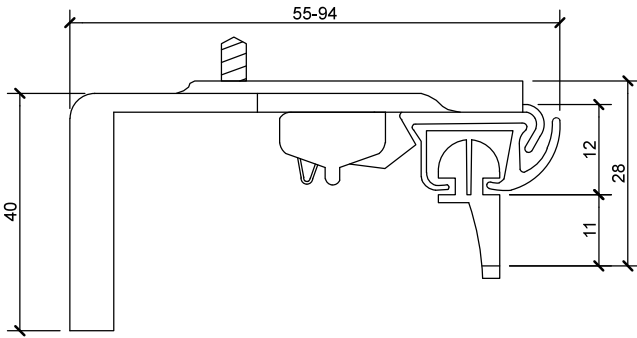

# Bracket Dimensions - Ceiling Fix

**SERIES 58 SLIMLINE**  
 Small Ceiling Fix Bracket No 5853

**SERIES 58 SLIMLINE S-WAVE**  
 Small Ceiling Fix Bracket No 5853

**SERIES 58 SLIMLINE**  
 Ceiling Fix Snap in Bracket No 5853L

**SERIES 58 SLIMLINE S-WAVE**  
 Small Ceiling Fix Bracket No 5853L

## Bracket Dimensions - Face Fix

**SERIES 58 SLIMLINE**  
Single Support Bracket No 5755

**SERIES 58 SLIMLINE S-WAVE**  
Single Support Bracket No 5755

**SERIES 58 SLIMLINE**  
Double Support Bracket No 5755S

NOTE:  
75mm for clear  
pocket tape

**SERIES 58 SLIMLINE S-WAVE**  
Double Support Bracket No 5755S

NOT SUITABLE FOR DOUBLE S-WAVE

NOTE:  
75mm for clear  
pocket tape