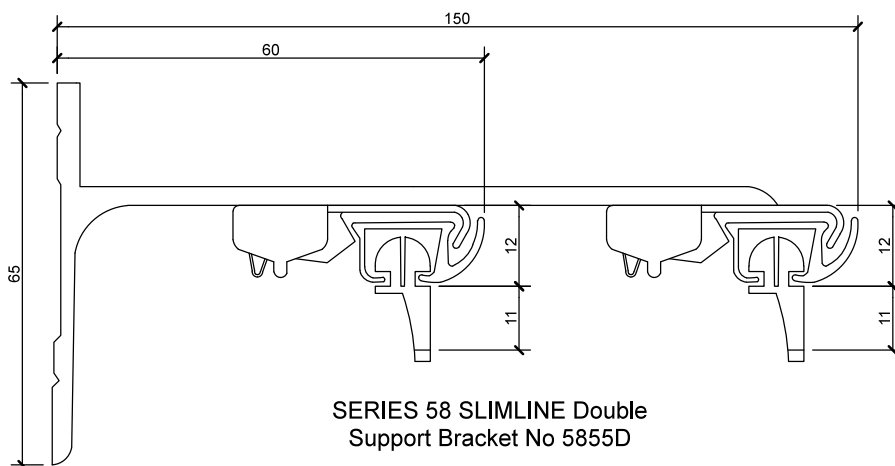

## Bracket Dimensions - Face Fix

**SERIES 58 SLIMLINE**  
Single Support Bracket No 5755

**SERIES 58 SLIMLINE S-WAVE**  
Single Support Bracket No 5755

**SERIES 58 SLIMLINE**  
Double Support Bracket No 5755S

NOTE:  
75mm for clear  
pocket tape

**SERIES 58 SLIMLINE S-WAVE**  
Double Support Bracket No 5755S

NOT SUITABLE FOR DOUBLE S-WAVE

NOTE:  
75mm for clear  
pocket tape

# Bracket Dimensions - Face Fix

## Bracket Dimensions - Face Fix