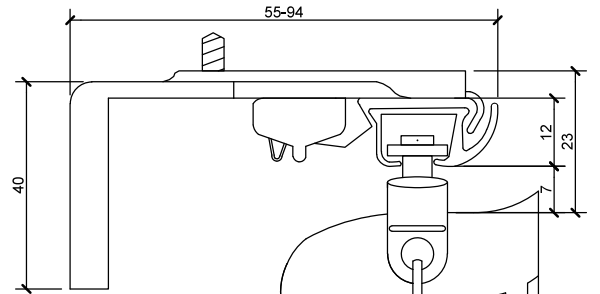

SERIES 58 SLIMLINE S-WAVE
Single Support Bracket No 5755