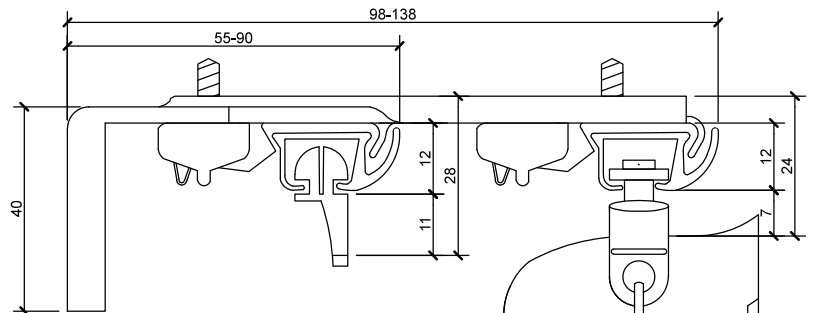

## Bracket Dimensions - Face Fix

**SERIES 58 SLIMLINE**  
Single Support Bracket No 5755

**SERIES 58 SLIMLINE S-WAVE**  
Single Support Bracket No 5755

**SERIES 58 SLIMLINE**  
Double Support Bracket No 5755S

NOTE:  
75mm for clear  
pocket tape

**SERIES 58 SLIMLINE S-WAVE**  
Double Support Bracket No 5755S

NOT SUITABLE FOR DOUBLE S-WAVE

NOTE:  
75mm for clear  
pocket tape