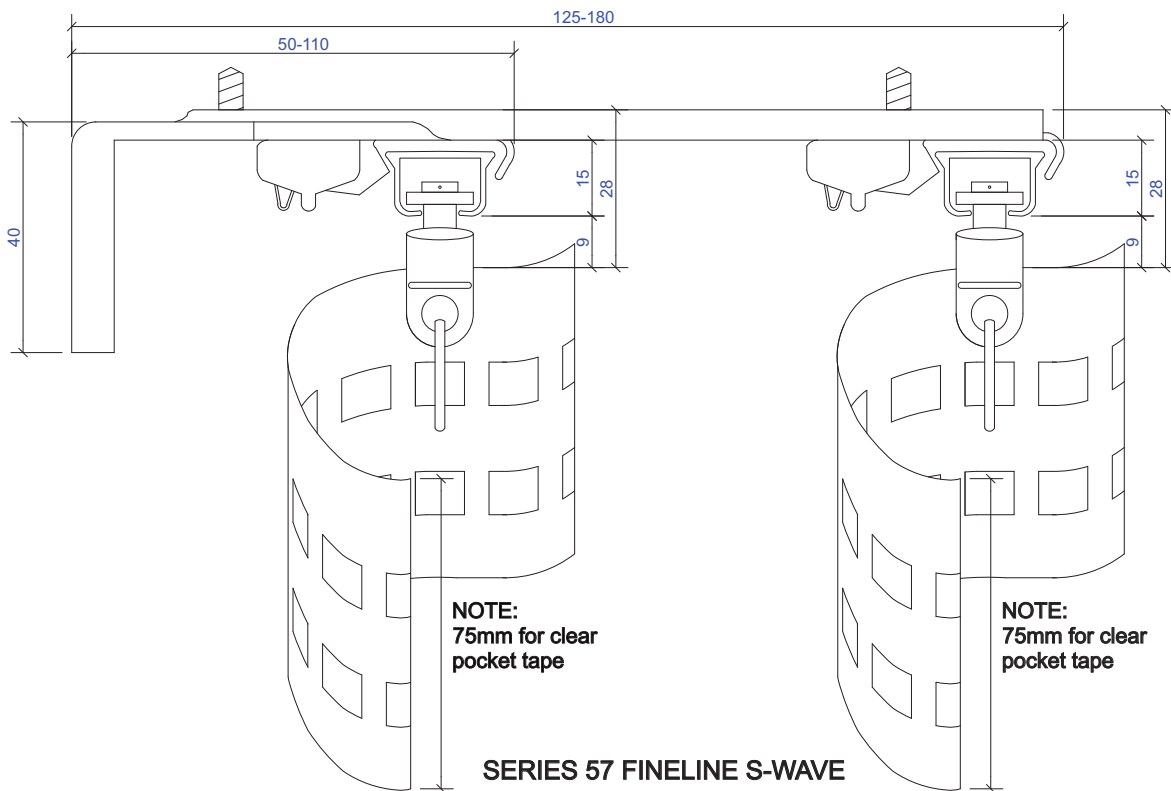

NOTE:
75mm for clear
pocket tape

SERIES 57 FINELINE
Double Support Bracket No 5755S

Series 57

Fineline Track

Bracket Dimensions - Face Fix

SERIES 57 FINELINE
Double Support Bracket No 7455S
Gliders 5832
NOT SUITABLE FOR DOUBLE S-WAVE

NOTE:
 75mm for clear
 pocket tape

NOTE:
 75mm for clear
 pocket tape

NOTE:
 75mm for clear
 pocket tape

SERIES 57 FINELINE S-WAVE
Double Support Bracket No 5755L

Bracket Dimensions - Face Fix

SERIES 57 FINELINE
Single Support Bracket No 5855
Gliders 5832