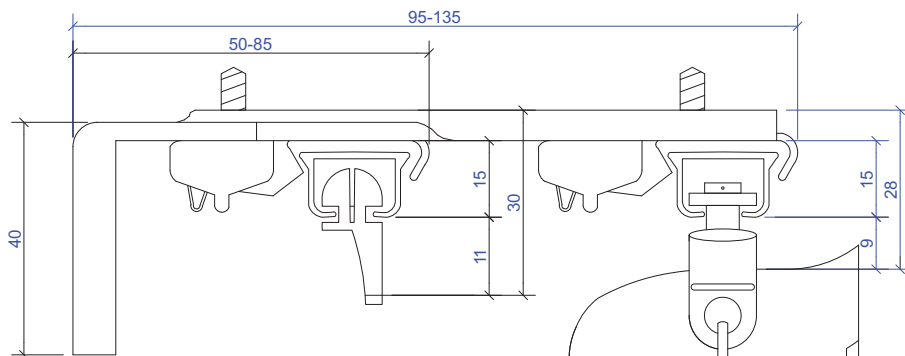

NOTE:
75mm for clear
pocket tape

SERIES 57 FINELINE
Double Support Bracket No 5755S

Series 57

Fineline Track

Bracket Dimensions - Face Fix

SERIES 57 FINELINE
Double Support Bracket No 7455S
Gliders 5832
NOT SUITABLE FOR DOUBLE S-WAVE

NOTE:
 75mm for clear
 pocket tape

NOTE:
 75mm for clear
 pocket tape

NOTE:
 75mm for clear
 pocket tape

SERIES 57 FINELINE S-WAVE
Double Support Bracket No 5755L

Bracket Dimensions - Face Fix

SERIES 57 FINELINE
Single Support Bracket No 5855
Gliders 5832