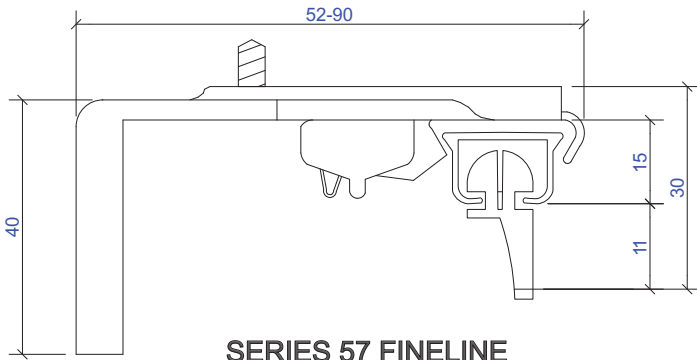

Bracket Dimensions - Ceiling Fix

SERIES 57 FINELINE
 Small Ceiling Fix Bracket No 5853
 Gliders 5832

SERIES 57 FINELINE
 Ceiling Fix Snap in Bracket No 5853L
 Gliders 5832

SERIES 57 FINELINE S-WAVE
 Small Ceiling Fix Bracket No 5853

SERIES 57 FINELINE S-WAVE
 Small Ceiling Fix Bracket No 5853

Bracket Dimensions - Face Fix

SERIES 57 FINELINE
Single Support Bracket No 5755
Gliders 5832

SERIES 57 FINELINE S-WAVE
Single Support Bracket No 5755

NOTE:
75mm for clear
pocket tape

SERIES 57 FINELINE
Double Support Bracket No 5755S

Series 57

Fineline Track

Bracket Dimensions - Face Fix

SERIES 57 FINELINE
Double Support Bracket No 7455S
Gliders 5832
NOT SUITABLE FOR DOUBLE S-WAVE

NOTE:
 75mm for clear
 pocket tape

NOTE:
 75mm for clear
 pocket tape

NOTE:
 75mm for clear
 pocket tape

SERIES 57 FINELINE S-WAVE
Double Support Bracket No 5755L

Bracket Dimensions - Face Fix

SERIES 57 FINELINE
Single Support Bracket No 5855
Gliders 5832