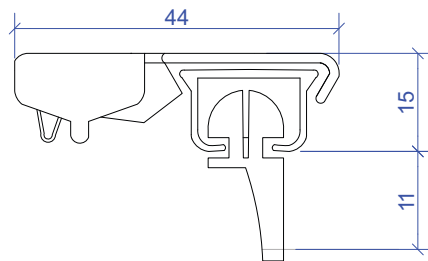

Bracket Dimensions - Ceiling Fix

SERIES 57 FINELINE
 Small Ceiling Fix Bracket No 5853
 Gliders 5832

SERIES 57 FINELINE
 Ceiling Fix Snap in Bracket No 5853L
 Gliders 5832

SERIES 57 FINELINE S-WAVE
 Small Ceiling Fix Bracket No 5853

SERIES 57 FINELINE S-WAVE
 Small Ceiling Fix Bracket No 5853

Bracket Dimensions - Face Fix

SERIES 57 FINELINE
Single Support Bracket No 5755
Gliders 5832

SERIES 57 FINELINE S-WAVE
Single Support Bracket No 5755

NOTE:
75mm for clear
pocket tape

SERIES 57 FINELINE
Double Support Bracket No 5755S

Series 57

Fineline Track

Bracket Dimensions - Face Fix

SERIES 57 FINELINE
Double Support Bracket No 7455S
Gliders 5832
NOT SUITABLE FOR DOUBLE S-WAVE

NOTE:
 75mm for clear
 pocket tape

NOTE:
 75mm for clear
 pocket tape

NOTE:
 75mm for clear
 pocket tape

SERIES 57 FINELINE S-WAVE
Double Support Bracket No 5755L

Bracket Dimensions - Face Fix

SERIES 57 FINELINE
Single Support Bracket No 5855
Gliders 5832