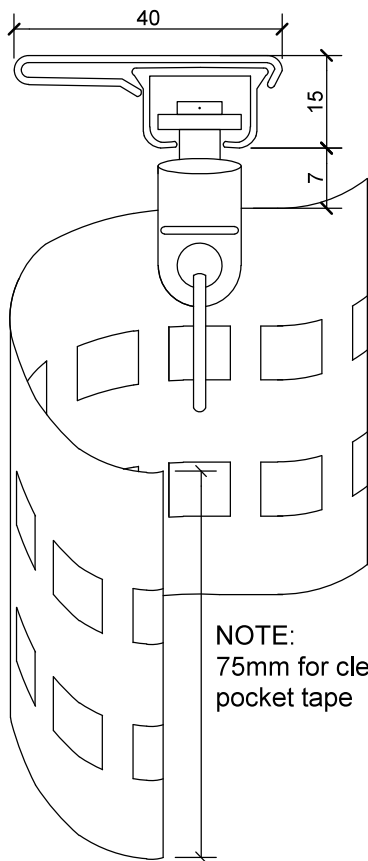

Bracket Dimensions - Ceiling Fix

SERIES 57 FINELINE
 Small Ceiling Fix Bracket No 5853
 Gliders 5832

SERIES 57 FINELINE
 Ceiling Fix Snap in Bracket No 5853L
 Gliders 5832

SERIES 57 FINELINE S-WAVE
 Small Ceiling Fix Bracket No 5853

SERIES 57 FINELINE S-WAVE
 Small Ceiling Fix Bracket No 5853

Bracket Dimensions - Face Fix

SERIES 57 FINELINE
Single Support Bracket No 5755
Gliders 5832

SERIES 57 FINELINE S-WAVE
Single Support Bracket No 5755

NOTE:
75mm for clear
pocket tape

SERIES 57 FINELINE
Double Support Bracket No 5755S

Series 57

Fineline Track

Bracket Dimensions - Face Fix

SERIES 57 FINELINE
Double Support Bracket No 7455S
Gliders 5832
NOT SUITABLE FOR DOUBLE S-WAVE

NOTE:
 75mm for clear
 pocket tape

NOTE:
 75mm for clear
 pocket tape

NOTE:
 75mm for clear
 pocket tape

SERIES 57 FINELINE S-WAVE
Double Support Bracket No 5755L

Bracket Dimensions - Face Fix

SERIES 57 FINELINE
Single Support Bracket No 5855
Gliders 5832