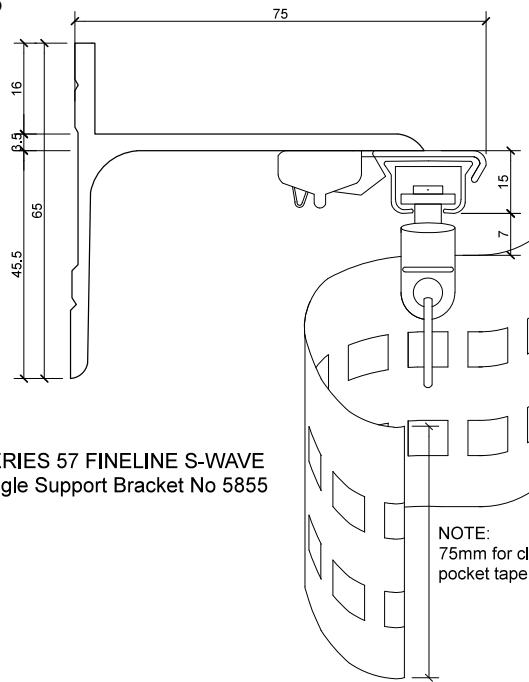

NOTE:
 75mm for clear
 pocket tape

NOTE:
 75mm for clear
 pocket tape

NOTE:
 75mm for clear
 pocket tape

SERIES 57 FINELINE S-WAVE
Double Support Bracket No 5755L

Bracket Dimensions - Face Fix

SERIES 57 FINELINE
Single Support Bracket No 5855
Gliders 5832

SERIES 57 FINELINE S-WAVE
Single Support Bracket No 5855

NOTE:
75mm for clear
pocket tape

SERIES 57 FINELINE
Double Support Bracket No 5855D
Gliders 5832

Series 57 Fineline Track

Bracket Dimensions - Face Fix