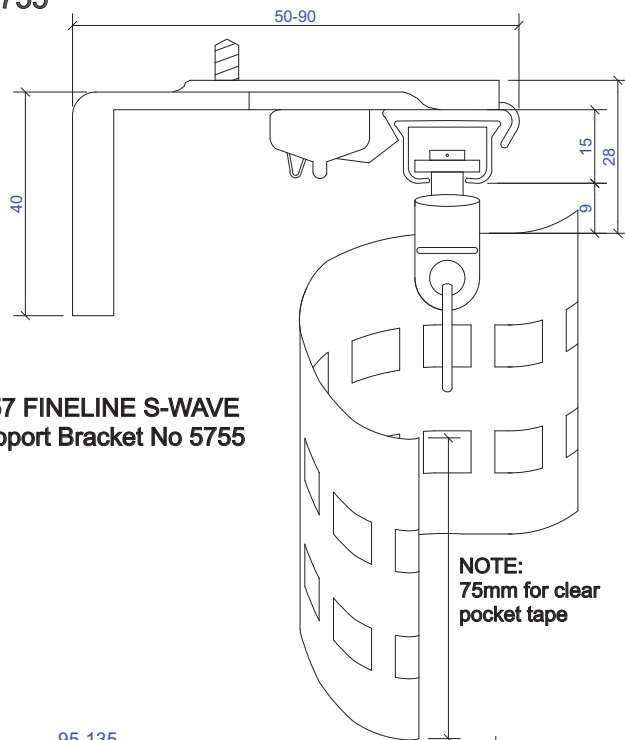

Bracket Dimensions - Ceiling Fix

SERIES 57 FINELINE
 Small Ceiling Fix Bracket No 5853
 Gliders 5832

SERIES 57 FINELINE
 Ceiling Fix Snap in Bracket No 5853L
 Gliders 5832

SERIES 57 FINELINE S-WAVE
 Small Ceiling Fix Bracket No 5853

SERIES 57 FINELINE S-WAVE
 Small Ceiling Fix Bracket No 5853

Bracket Dimensions - Face Fix

SERIES 57 FINELINE
Single Support Bracket No 5755
Gliders 5832

SERIES 57 FINELINE S-WAVE
Single Support Bracket No 5755

NOTE:
75mm for clear
pocket tape

SERIES 57 FINELINE
Double Support Bracket No 5755S

Series 57

Fineline Track

Bracket Dimensions - Face Fix

SERIES 57 FINELINE
Double Support Bracket No 7455S
Gliders 5832
NOT SUITABLE FOR DOUBLE S-WAVE