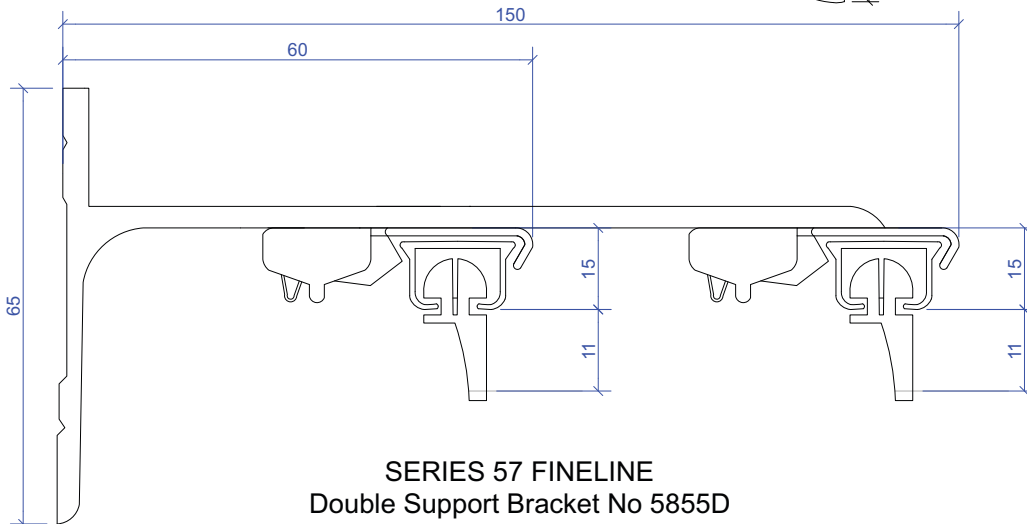

NOTE:
75mm for clear
pocket tape

SERIES 57 FINELINE
Double Support Bracket No 5755S

Series 57

Fineline Track

Bracket Dimensions - Face Fix

SERIES 57 FINELINE
Double Support Bracket No 7455S
Gliders 5832
NOT SUITABLE FOR DOUBLE S-WAVE

NOTE:
 75mm for clear
 pocket tape

NOTE:
 75mm for clear
 pocket tape

NOTE:
 75mm for clear
 pocket tape

SERIES 57 FINELINE S-WAVE
Double Support Bracket No 5755L

Bracket Dimensions - Face Fix

SERIES 57 FINELINE
Single Support Bracket No 5855
Gliders 5832

SERIES 57 FINELINE S-WAVE
Single Support Bracket No 5855

NOTE:
75mm for clear
pocket tape

SERIES 57 FINELINE
Double Support Bracket No 5855D
Gliders 5832

Series 57 Fineline Track

Bracket Dimensions - Face Fix