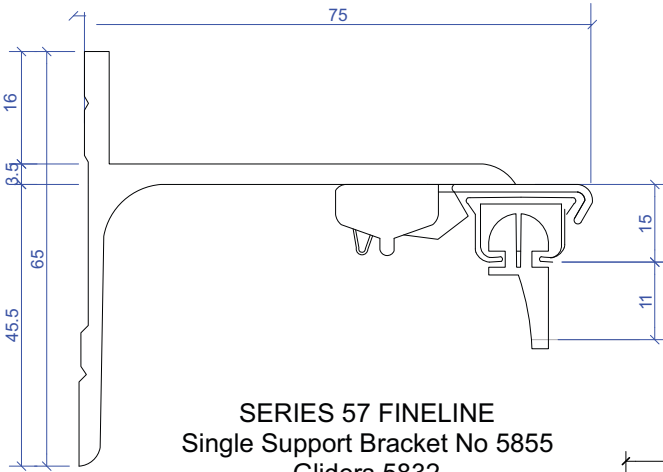

NOTE:
75mm for clear
pocket tape

SERIES 57 FINELINE
Double Support Bracket No 5755S

Series 57

Fineline Track

Bracket Dimensions - Face Fix

SERIES 57 FINELINE
Double Support Bracket No 7455S
Gliders 5832
NOT SUITABLE FOR DOUBLE S-WAVE

NOTE:
 75mm for clear
 pocket tape

NOTE:
 75mm for clear
 pocket tape

NOTE:
 75mm for clear
 pocket tape

SERIES 57 FINELINE S-WAVE
Double Support Bracket No 5755L

Bracket Dimensions - Face Fix

SERIES 57 FINELINE
Single Support Bracket No 5855
Gliders 5832

SERIES 57 FINELINE S-WAVE
Single Support Bracket No 5855

NOTE:
75mm for clear
pocket tape

SERIES 57 FINELINE
Double Support Bracket No 5855D
Gliders 5832

Series 57 Fineline Track

Bracket Dimensions - Face Fix