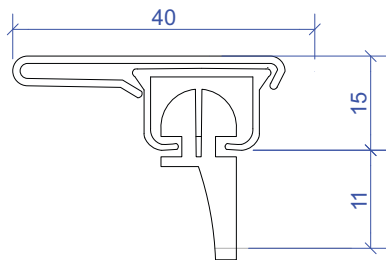

Bracket Dimensions - Ceiling Fix

SERIES 57 FINELINE
 Small Ceiling Fix Bracket No 5853
 Gliders 5832

SERIES 57 FINELINE
 Ceiling Fix Snap in Bracket No 5853L
 Gliders 5832

SERIES 57 FINELINE S-WAVE
 Small Ceiling Fix Bracket No 5853

SERIES 57 FINELINE S-WAVE
 Small Ceiling Fix Bracket No 5853

Bracket Dimensions - Face Fix

SERIES 57 FINELINE
Single Support Bracket No 5755
Gliders 5832

SERIES 57 FINELINE S-WAVE
Single Support Bracket No 5755

NOTE:
75mm for clear
pocket tape

SERIES 57 FINELINE
Double Support Bracket No 5755S

Series 57

Fineline Track

Bracket Dimensions - Face Fix

SERIES 57 FINELINE
Double Support Bracket No 7455S
Gliders 5832
NOT SUITABLE FOR DOUBLE S-WAVE

NOTE:
 75mm for clear
 pocket tape

NOTE:
 75mm for clear
 pocket tape

NOTE:
 75mm for clear
 pocket tape

SERIES 57 FINELINE S-WAVE
Double Support Bracket No 5755L

Bracket Dimensions - Face Fix

SERIES 57 FINELINE
Single Support Bracket No 5855
Gliders 5832