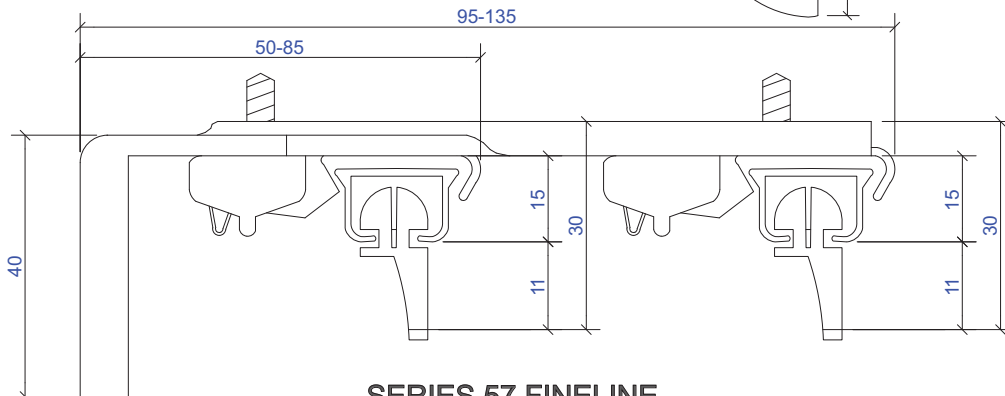

SERIES 57 FINELINE S-WAVE
 Small Ceiling Fix Bracket No 5853

Bracket Dimensions - Face Fix

SERIES 57 FINELINE
Single Support Bracket No 5755
Gliders 5832

SERIES 57 FINELINE S-WAVE
Single Support Bracket No 5755

NOTE:
75mm for clear
pocket tape

SERIES 57 FINELINE
Double Support Bracket No 5755S

Series 57

Fineline Track

Bracket Dimensions - Face Fix

SERIES 57 FINELINE
Double Support Bracket No 7455S
Gliders 5832
NOT SUITABLE FOR DOUBLE S-WAVE

NOTE:
 75mm for clear
 pocket tape

NOTE:
 75mm for clear
 pocket tape

NOTE:
 75mm for clear
 pocket tape

SERIES 57 FINELINE S-WAVE
Double Support Bracket No 5755L

Bracket Dimensions - Face Fix

SERIES 57 FINELINE
Single Support Bracket No 5855
Gliders 5832