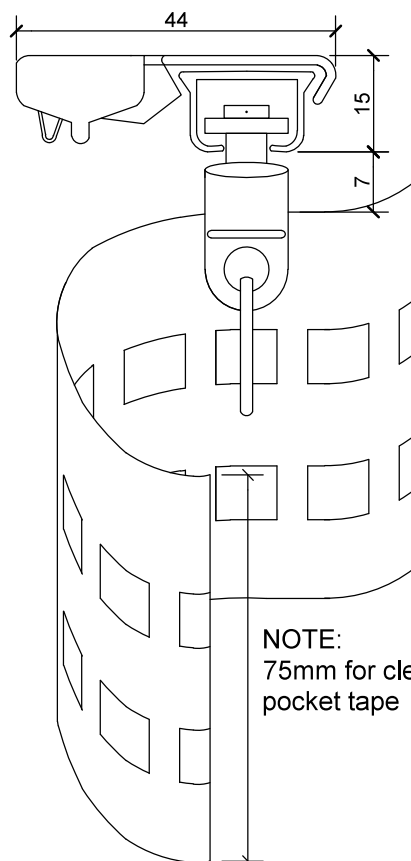

Bracket Dimensions - Ceiling Fix

SERIES 57 FINELINE
 Small Ceiling Fix Bracket No 5853
 Gliders 5832

SERIES 57 FINELINE
 Ceiling Fix Snap in Bracket No 5853L
 Gliders 5832

SERIES 57 FINELINE S-WAVE
 Small Ceiling Fix Bracket No 5853

SERIES 57 FINELINE S-WAVE
 Small Ceiling Fix Bracket No 5853

Bracket Dimensions - Face Fix

SERIES 57 FINELINE
Single Support Bracket No 5755
Gliders 5832

SERIES 57 FINELINE S-WAVE
Single Support Bracket No 5755

NOTE:
75mm for clear
pocket tape

SERIES 57 FINELINE
Double Support Bracket No 5755S

Series 57

Fineline Track

Bracket Dimensions - Face Fix

SERIES 57 FINELINE
Double Support Bracket No 7455S
Gliders 5832
NOT SUITABLE FOR DOUBLE S-WAVE

NOTE:
 75mm for clear
 pocket tape

NOTE:
 75mm for clear
 pocket tape

NOTE:
 75mm for clear
 pocket tape

SERIES 57 FINELINE S-WAVE
Double Support Bracket No 5755L

Bracket Dimensions - Face Fix

SERIES 57 FINELINE
Single Support Bracket No 5855
Gliders 5832