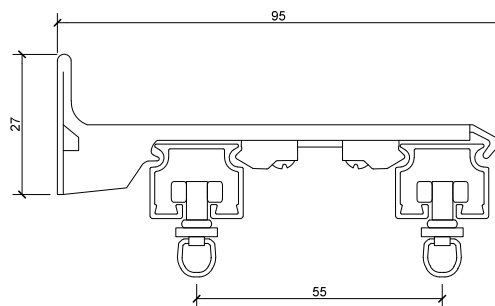

## Bracket Dimensions

**SERIES 51**  
Ceiling Bracket  
No 5153L

**SERIES 51**  
Small Ceiling Bracket  
No 5253

**SERIES 51**  
Single Centre Support Bracket  
No 52455

**SERIES 51**  
Double Centre Support Bracket  
No 52455L

### Bracket Dimensions

SERIES 52  
Ceiling Bracket  
No 5153L

SERIES 52  
Ceiling Bracket  
No 5253

SERIES 52  
Double Ceiling Bracket  
No 5258

SERIES 52  
Fixed 50mm Projection Bracket  
No 5252

SERIES 52  
95mm Fixed Projection Double Bracket  
No 5254

SERIES 52  
Single Centre Support Bracket  
No 52455

SERIES 52  
Double Centre Support Bracket  
No 52455s

SERIES 52  
Double Centre Support Bracket  
No 52455L