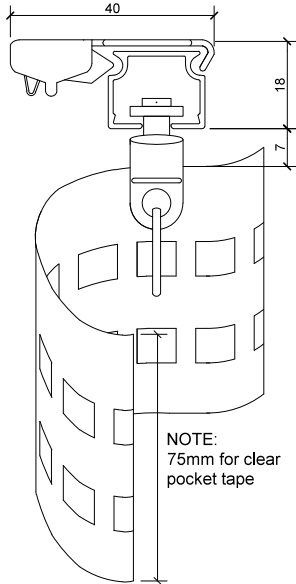

## Bracket Dimensions

**SERIES 51**  
Ceiling Bracket  
No 5153L

**SERIES 51**  
Small Ceiling Bracket  
No 5253

**SERIES 51**  
Single Centre Support Bracket  
No 52455

**SERIES 51**  
Double Centre Support Bracket  
No 52455L

### Bracket Dimensions

SERIES 52  
Ceiling Bracket  
No 5153L

SERIES 52  
Ceiling Bracket  
No 5253

SERIES 52  
Double Ceiling Bracket  
No 5258

SERIES 52  
Fixed 50mm Projection Bracket  
No 5252

SERIES 52  
95mm Fixed Projection Double Bracket  
No 5254