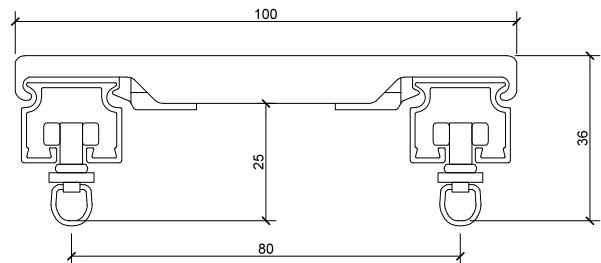

## Bracket Dimensions

**SERIES 51**  
Ceiling Bracket  
No 5153L

**SERIES 51**  
Small Ceiling Bracket  
No 5253

**SERIES 51**  
Single Centre Support Bracket  
No 52455

**SERIES 51**  
Double Centre Support Bracket  
No 52455L

## Commercial Tracking

### Bracket Dimensions

SERIES 52  
Ceiling Bracket  
No 5153L

SERIES 52  
Ceiling Bracket  
No 5253

SERIES 52  
Double Ceiling Bracket  
No 5258

SERIES 52  
Fixed 50mm Projection Bracket  
No 5252

SERIES 52  
95mm Fixed Projection Double Bracket  
No 5254