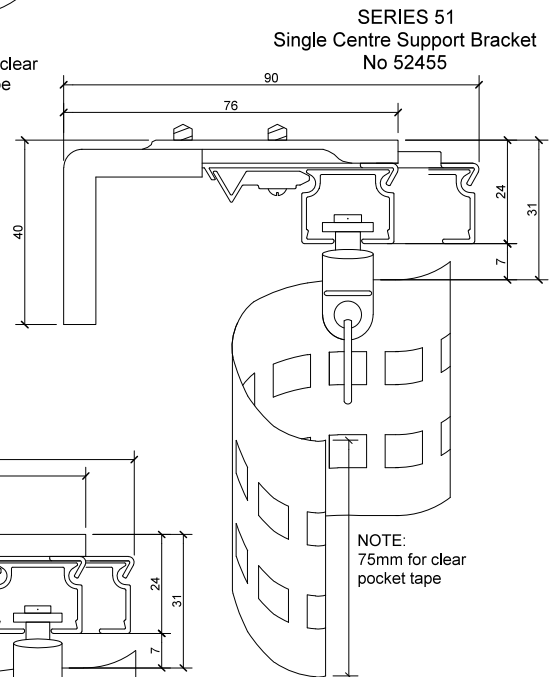

## Bracket Dimensions

**SERIES 51**  
Ceiling Bracket  
No 5153L

**SERIES 51**  
Small Ceiling Bracket  
No 5253

**SERIES 51**  
Single Centre Support Bracket  
No 52455

**SERIES 51**  
Double Centre Support Bracket  
No 52455L

### Bracket Dimensions

SERIES 52  
Ceiling Bracket  
No 5153L

SERIES 52  
Ceiling Bracket  
No 5253

SERIES 52  
Double Ceiling Bracket  
No 5258

SERIES 52  
Fixed 50mm Projection Bracket  
No 5252

SERIES 52  
95mm Fixed Projection Double Bracket  
No 5254