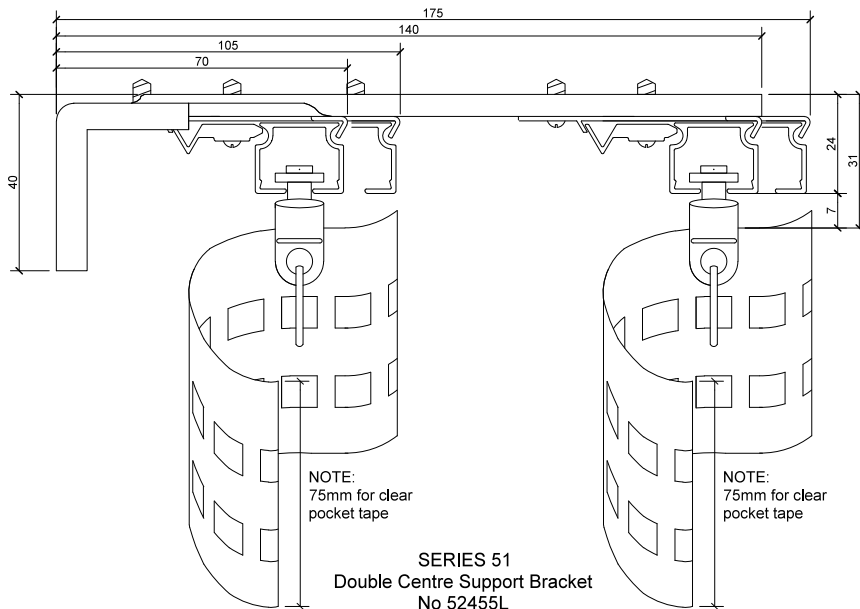

## Bracket Dimensions

**SERIES 51**  
Ceiling Bracket  
No 5153L

**SERIES 51**  
Small Ceiling Bracket  
No 5253

**SERIES 51**  
Single Centre Support Bracket  
No 52455

**SERIES 51**  
Double Centre Support Bracket  
No 52455L

### Bracket Dimensions

SERIES 52  
Ceiling Bracket  
No 5153L

SERIES 52  
Ceiling Bracket  
No 5253

SERIES 52  
Double Ceiling Bracket  
No 5258

SERIES 52  
Fixed 50mm Projection Bracket  
No 5252

SERIES 52  
95mm Fixed Projection Double Bracket  
No 5254