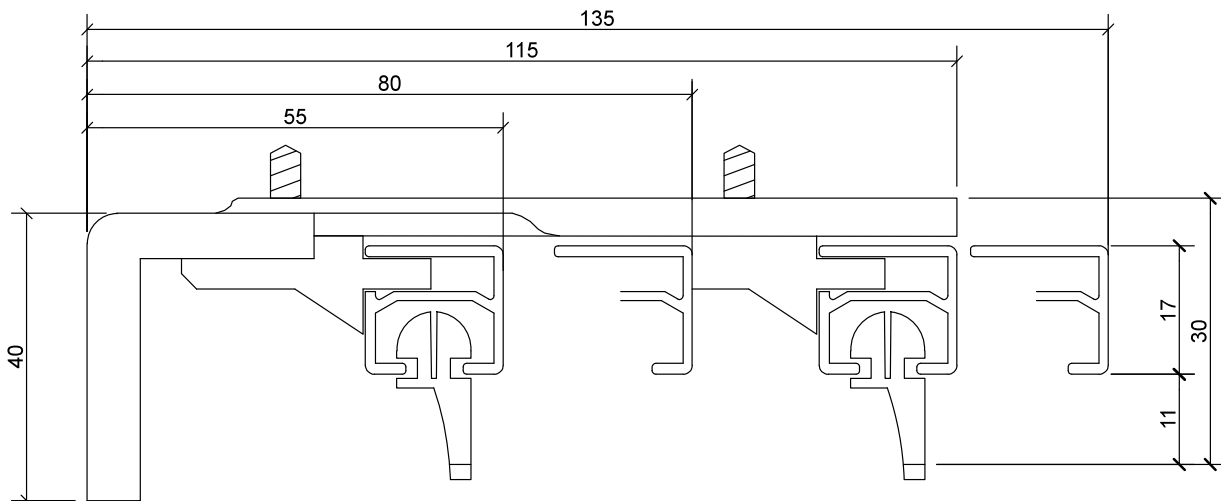

### Bracket Dimensions

Use ONLY Flat head screws.  
DO NOT use countersunk head screws.

Series 50 Milan  
EASY CLIP CEILING FIX  
No 7453

NOTE:  
75mm for clear  
pocket tape

Series 50 Milan  
FACE FIX 40mm PROJECTION BRACKET  
No 7451

Series 50 Milan  
FACE FIX 70mm PROJECTION BRACKET  
No 7455

NOTE:  
75mm for clear  
pocket tape

### Bracket Dimensions

Series 50 Milan  
DOUBLE CEILING FIX 120mm PROJECTION BRACKET  
No 7458

Series 50 Milan  
DOUBLE FACE FIX 115mm PROJECTION BRACKET  
No 7455s

### Bracket Dimensions