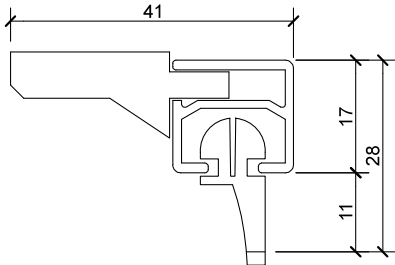

### Bracket Dimensions

Use ONLY Flat head screws.  
DO NOT use countersunk head screws.

Series 50 Milan  
EASY CLIP CEILING FIX  
No 7453

NOTE:  
75mm for clear  
pocket tape

Series 50 Milan  
FACE FIX 40mm PROJECTION BRACKET  
No 7451

Series 50 Milan  
FACE FIX 70mm PROJECTION BRACKET  
No 7455

NOTE:  
75mm for clear  
pocket tape

### Bracket Dimensions

Series 50 Milan  
DOUBLE CEILING FIX 120mm PROJECTION BRACKET  
No 7458

Series 50 Milan  
DOUBLE FACE FIX 115mm PROJECTION BRACKET  
No 7455s

### Bracket Dimensions