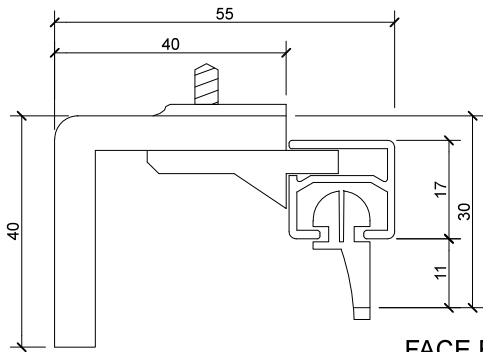

### Bracket Dimensions

Use ONLY Flat head screws.  
DO NOT use countersunk head screws.

Series 50 Milan  
EASY CLIP CEILING FIX  
No 7453

NOTE:  
75mm for clear  
pocket tape

Series 50 Milan  
FACE FIX 40mm PROJECTION BRACKET  
No 7451

Series 50 Milan  
FACE FIX 70mm PROJECTION BRACKET  
No 7455

NOTE:  
75mm for clear  
pocket tape

### Bracket Dimensions

Series 50 Milan  
DOUBLE CEILING FIX 120mm PROJECTION BRACKET  
No 7458

Series 50 Milan  
DOUBLE FACE FIX 115mm PROJECTION BRACKET  
No 7455s