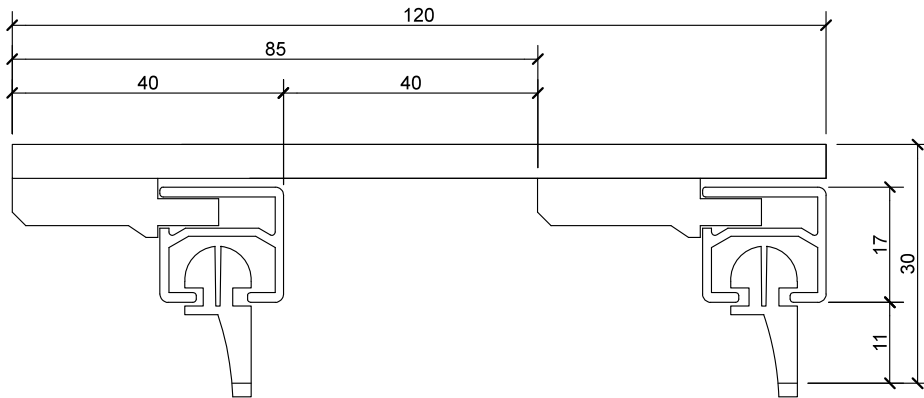

### Bracket Dimensions

Use ONLY Flat head screws.  
DO NOT use countersunk head screws.

Series 50 Milan  
EASY CLIP CEILING FIX  
No 7453

NOTE:  
75mm for clear  
pocket tape

Series 50 Milan  
FACE FIX 40mm PROJECTION BRACKET  
No 7451

Series 50 Milan  
FACE FIX 70mm PROJECTION BRACKET  
No 7455

NOTE:  
75mm for clear  
pocket tape

### Bracket Dimensions

Series 50 Milan  
DOUBLE CEILING FIX 120mm PROJECTION BRACKET  
No 7458

Series 50 Milan  
DOUBLE FACE FIX 115mm PROJECTION BRACKET  
No 7455s

### Bracket Dimensions