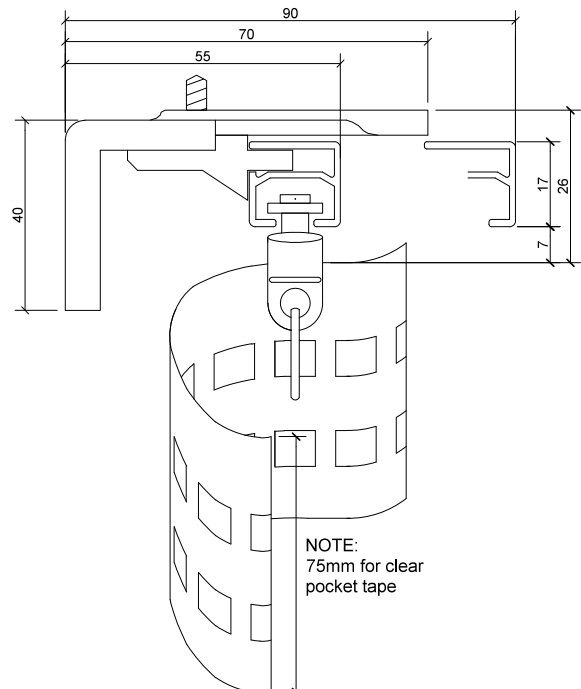

### Bracket Dimensions

Use ONLY Flat head screws.  
DO NOT use countersunk head screws.

Series 50 Milan  
EASY CLIP CEILING FIX  
No 7453

NOTE:  
75mm for clear  
pocket tape

Series 50 Milan  
FACE FIX 40mm PROJECTION BRACKET  
No 7451

Series 50 Milan  
FACE FIX 70mm PROJECTION BRACKET  
No 7455

NOTE:  
75mm for clear  
pocket tape