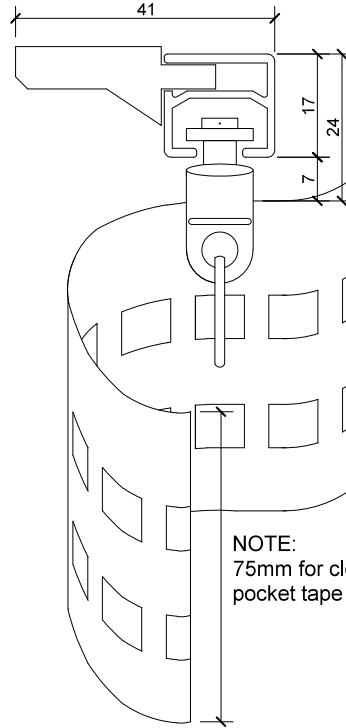

### Bracket Dimensions

Use ONLY Flat head screws.  
DO NOT use countersunk head screws.

Series 50 Milan  
EASY CLIP CEILING FIX  
No 7453

NOTE:  
75mm for clear  
pocket tape

Series 50 Milan  
FACE FIX 40mm PROJECTION BRACKET  
No 7451

Series 50 Milan  
FACE FIX 70mm PROJECTION BRACKET  
No 7455

NOTE:  
75mm for clear  
pocket tape

### Bracket Dimensions

Series 50 Milan  
DOUBLE CEILING FIX 120mm PROJECTION BRACKET  
No 7458

Series 50 Milan  
DOUBLE FACE FIX 115mm PROJECTION BRACKET  
No 7455s

### Bracket Dimensions